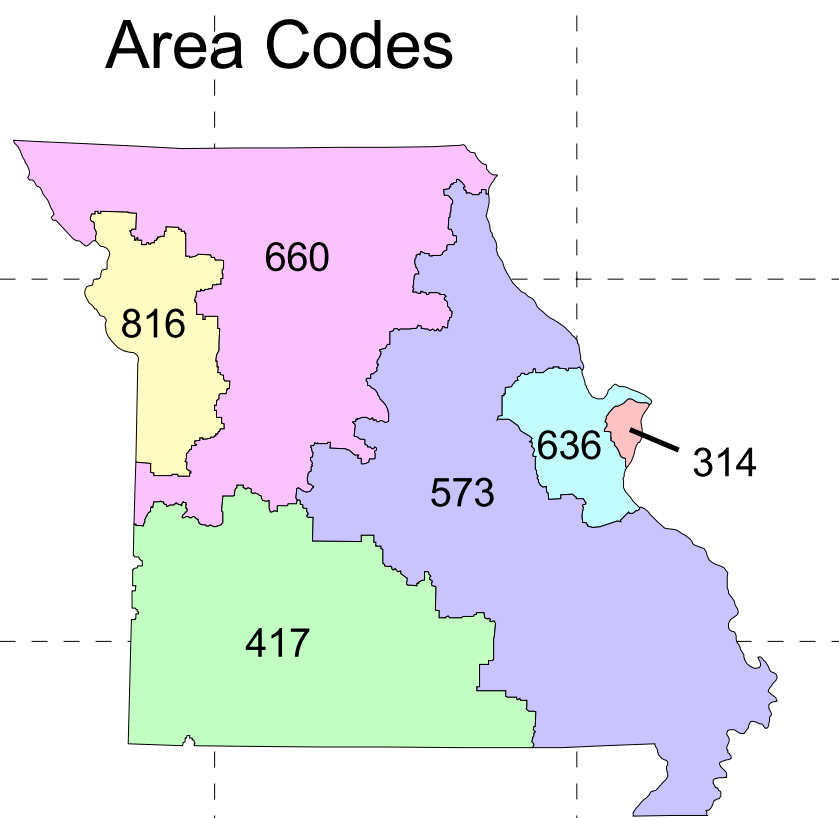

© 2010
Telplexus, Inc.
Murfreesboro, TN
(615) 867-7766
www.telplexus.com