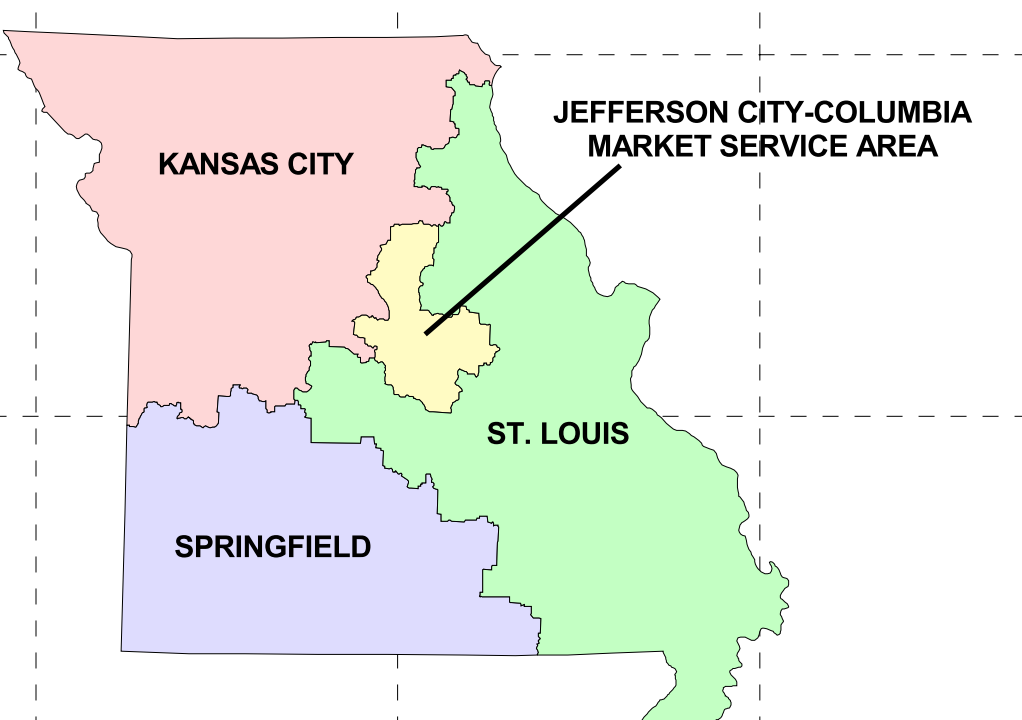

© 2010
Telplexus, Inc.
Murfreesboro, TN
(615) 867-7766
www.telplexus.com