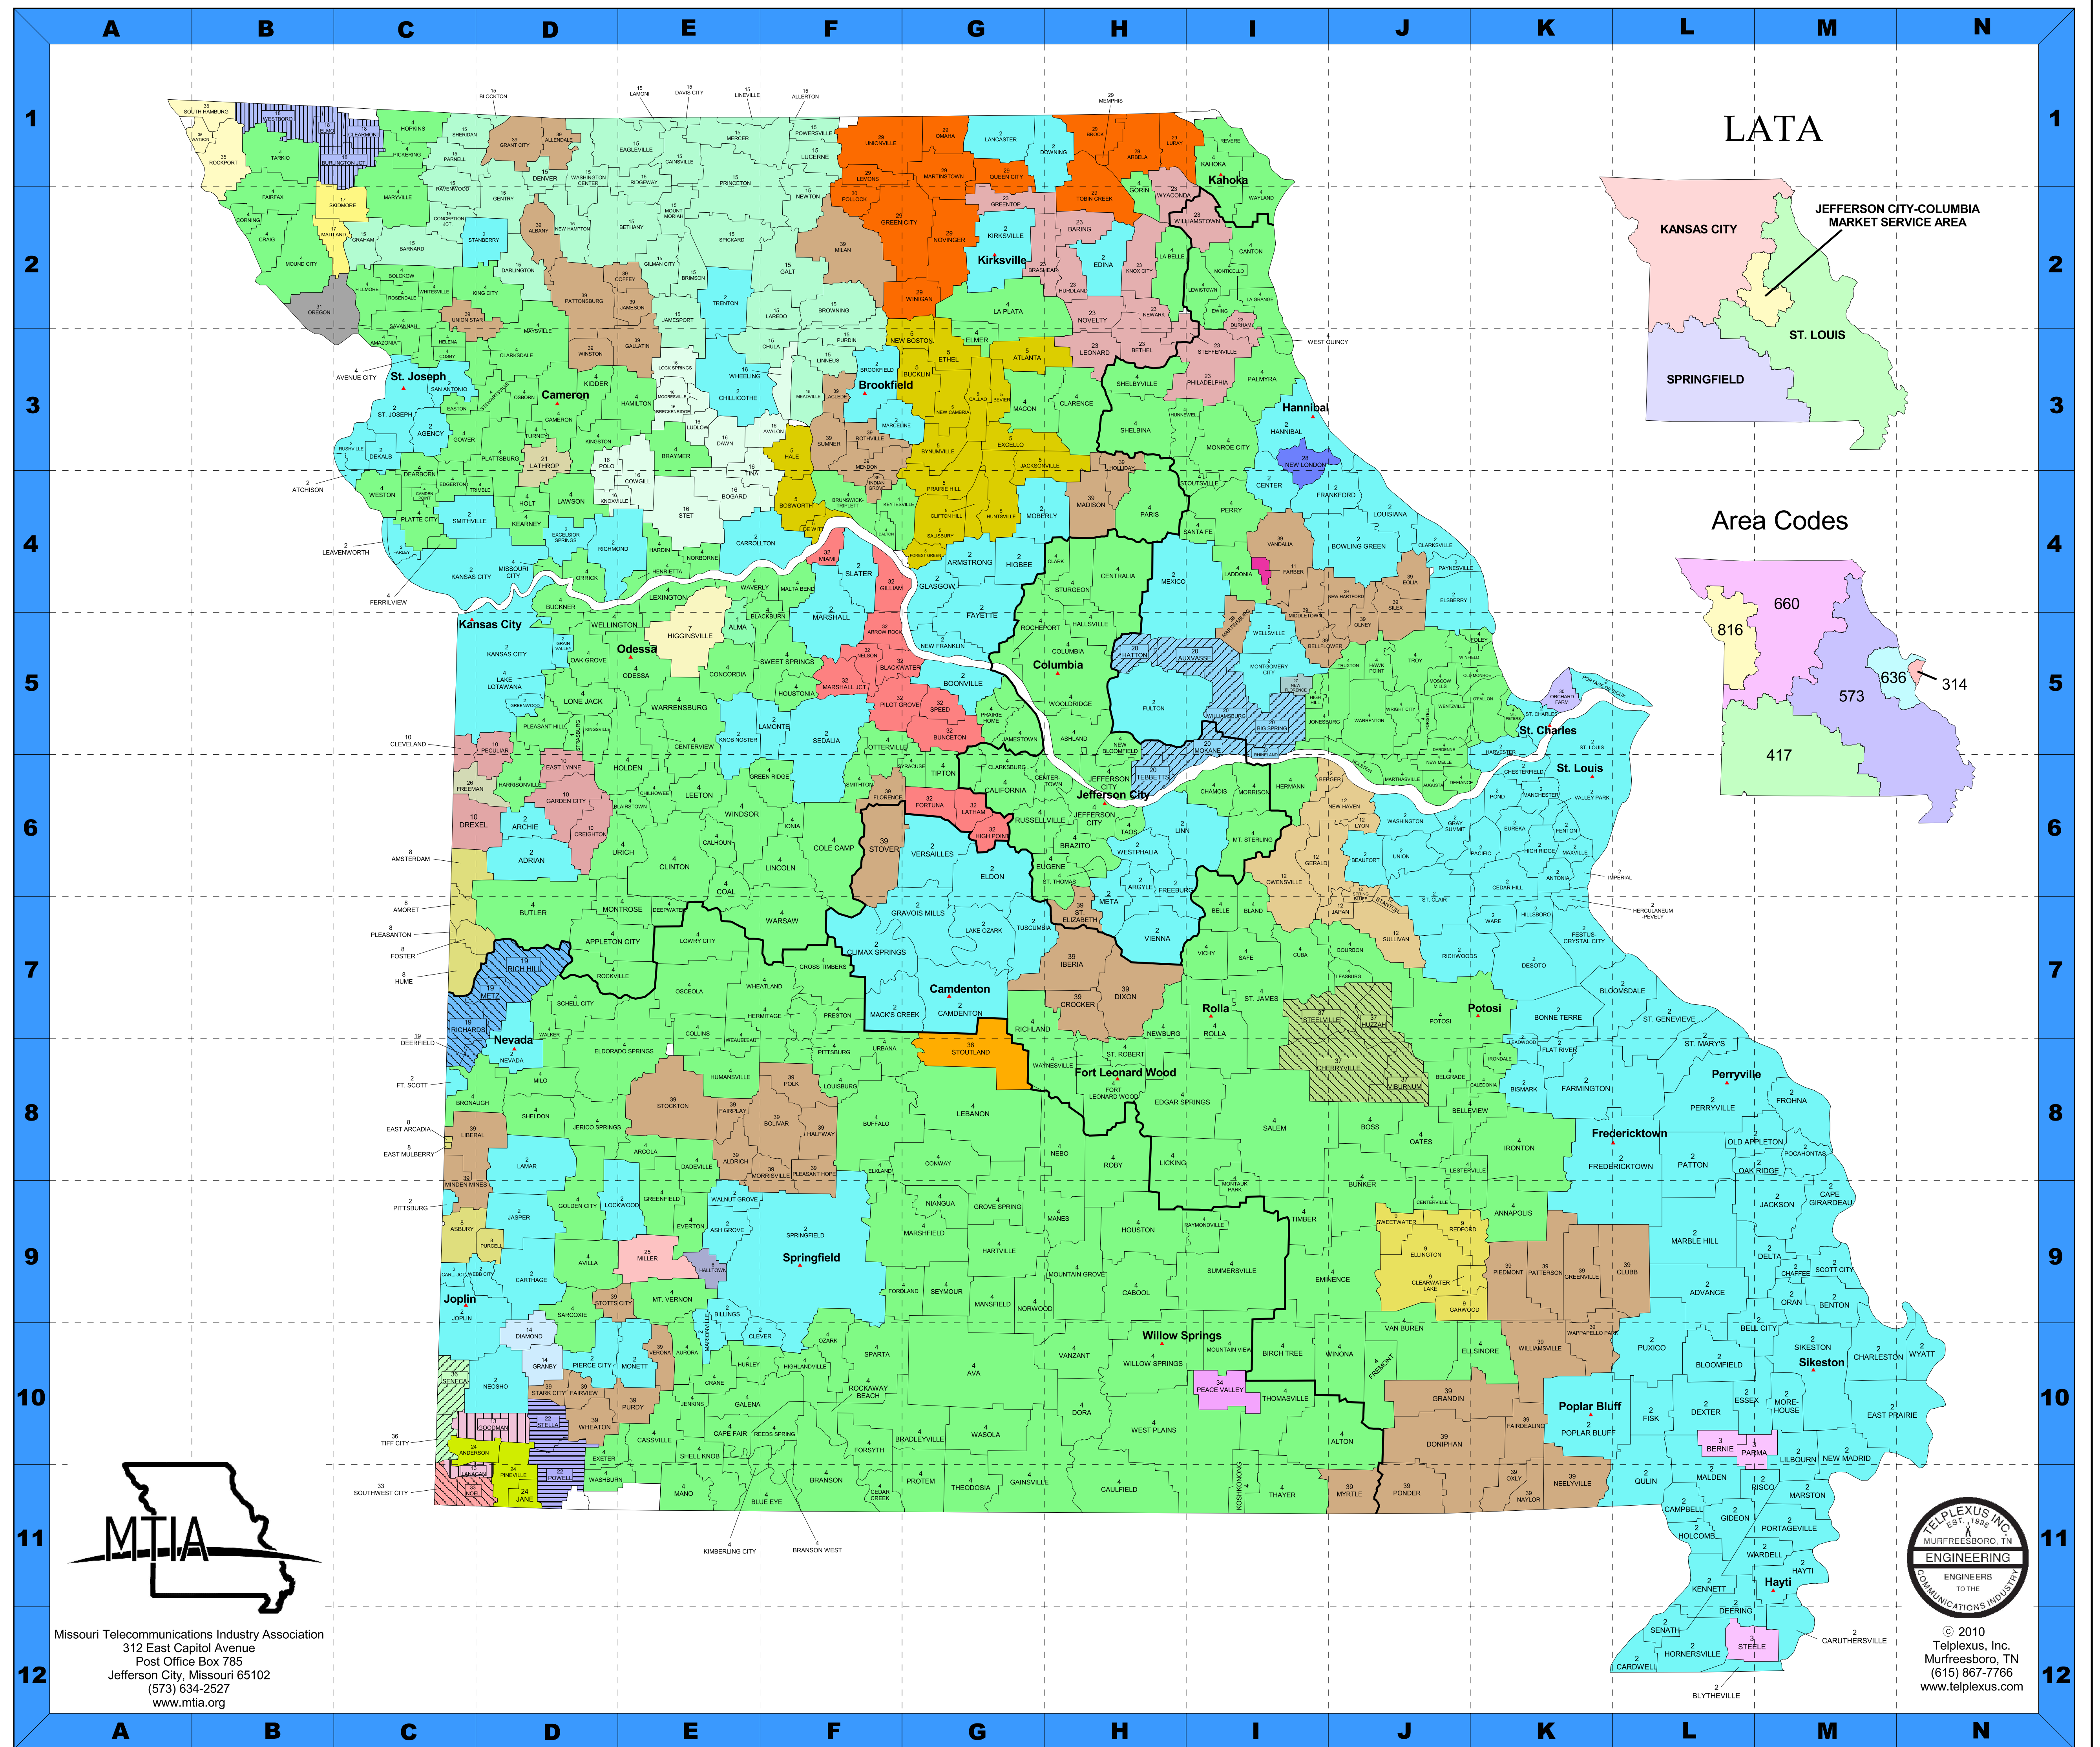

MISSOURI

Incumbent Local Exchange Carriers

-  1. Alma Telephone Company
-  2. AT&T Missouri
-  3. BPS Telephone Company
-  4. CenturyLink
-  5. Chariton Valley Telephone Corporation
-  6. Choctaw Telephone Company
-  7. Citizens Telephone Company
-  8. Craw-Kan Telephone Cooperative, Inc.
-  9. Ellington Telephone Company
-  10. FairPoint Communications Missouri, Inc.
-  11. Farber Telephone Company
-  12. Fidelity Telephone Company
-  13. Goodman Telephone Company
-  14. Granby Telephone Company
-  15. Grand River Mutual Telephone Corporation
-  16. Green Hills Telephone Corporation
-  17. Holway Telephone Company
-  18. Iamo Telephone Company, Inc.
-  19. KLM Telephone Company
-  21. Lathrop Telephone Company
-  22. Le-Ru Telephone Company
-  23. Mark Twain Rural Telephone Company
-  24. McDonald County Telephone Company
-  25. Miller Telephone Company
-  26. MoKan Dial, Inc.
-  27. New Florence Telephone Company
-  28. New London Telephone Company - TDS
-  29. Northeast Missouri Rural Telephone Company
-  30. Orchard Farm Telephone Company - TDS
-  31. Oregon Farmers Mutual Telephone Company
-  32. Otelco, Inc.
-  33. Ozark Telephone Company
-  34. Peace Valley Telephone Company, Inc.
-  35. Rock Port Telephone Company
-  36. Seneca Telephone Company
-  37. Steelville Telephone Exchange, Inc.
-  38. Stoutland Telephone Company - TDS
-  39. Windstream Communications

NOTE: THIS MAP IS INTENDED TO PROVIDE A GENERAL PERSPECTIVE OF EXCHANGE, LATA, AND AREA CODE BOUNDARIES AND REPRESENTS A NEAR APPROXIMATION ONLY. IT IS NOT TO BE CONSIDERED A MAP SHOWING THE LEGAL BOUNDARIES BETWEEN ANY TWO EXCHANGES.